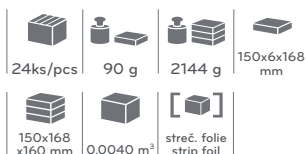

54654

**2 ČTVERCE
2 SQUARES**
20 ks/pcs