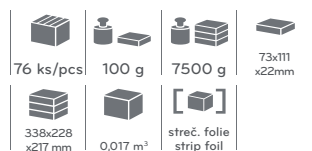

HARRY POTTER

Kvarteto

karetní hra

25527

NOVINKA
NEWS

Získejte co nejvíce kvartet v oblíbené dětské karetní hře s Harry Potterem a dalšími postavami z Bradavic. 32 kouzelných karet pro čaroděje i mudly najdete v pevné krabičce!

🇬🇧 Quartet – card game

25527

Get as many quartets as possible in the popular children's card gamewith Harry Potter and other Hogwarts characters. 32 magic cards for both wizards and muggles in a sturdy box!