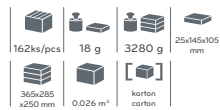

Igráček Rodina
Pokeeto Family

3+