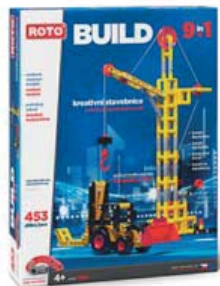

453 pcs

ROTO 9v1 BUILD

14064

Stavební stroje. ROTO 9v1 - 453 dílků nabízí různé možnosti kombinací a dotváření jednotlivých modelů. Libovolně kombinovatelné s dalšími stavebnicemi ROTO. Vyrobeno v ČR z vysoce kvalitních plastů.

UK ROTO 9v1 BUILD

Construction machinery. ROTO 9v1 with 453 pieces offers a wide range of combinations and designing individual models. Freely combinable with other ROTO sets.

ROTO 9v1 FIRE

14066

Hasičské stroje. ROTO 9v1 - 378 dílků nabízí různé možnosti kombinací a dotváření jednotlivých modelů. Libovolně kombinovatelné s dalšími stavebnicemi ROTO. Vyrobeno v ČR z vysoce kvalitních plastů.

UK ROTO 9v1 FIRE

Fire vehicles. ROTO 9v1 with 378 pieces offers a wide range of combinations and designing individual models. Freely combinable with other ROTO sets.